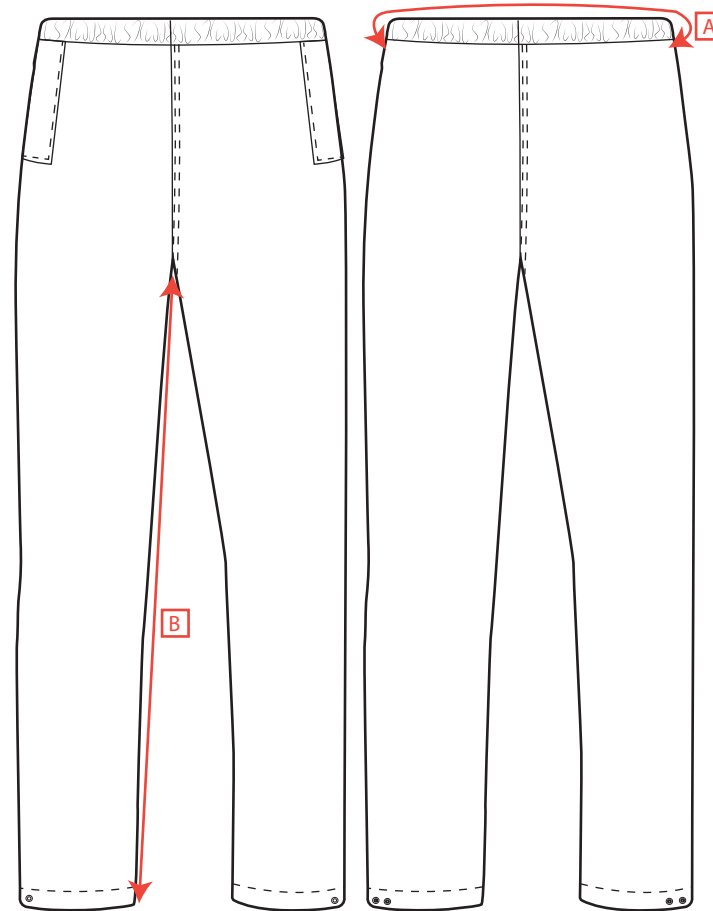

STYLE S441  
NO:

DESCRIPTION: Classic Adult Rain Trousers

FABRIC: 100% Polyester PVC Coated 210g

COLOUR: Black, Grey, Navy  
Olive, Orange, yellow

		XS	S	M	L	XL	XXL	3XL	4XL	5XL
To fit waist - measurements to be taken flat		68-72	76-80	84-88	92-96	100-104	108-112	116-120	124-128	132-140
Waist relaxed	A	56	64	72	80	88	96	104	112	120
Inside Leg (31"leg)	B	78	78	78	78	78	78	78	78	78