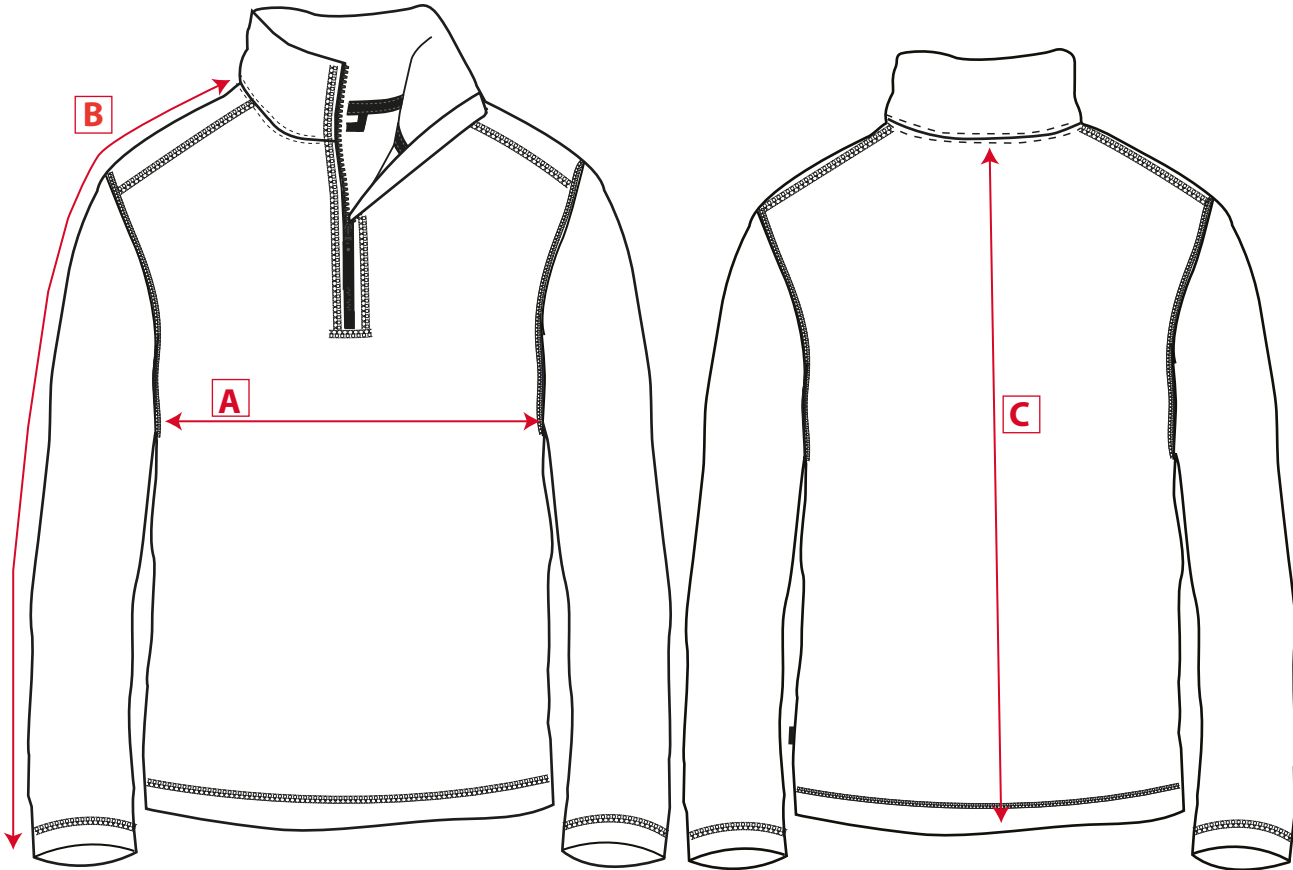

STYLE NO: **F180**

DESCRIPTION: **Fleece Pullover**

The Measurements Plus Tolerance only

	Code	Small	Medium	Large	X Large	XXL	3XL	Tol Plus
To Fit Chest		92-96	100-104	108-112	116-124	128-132	136-140	
Chest	A	100	108	116	124	132	140	1
Collar to cuff	B	77	78.5	80	81.5	83	84.5	0.5
Nape to hem	C	68	70	72	74	76	78	1